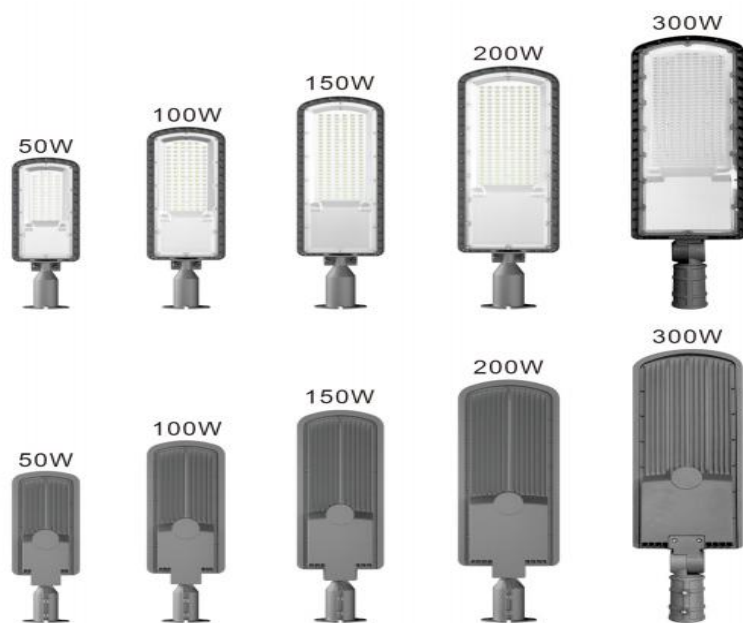

model	Power	Housing size	Packing size	carton	Remark
HP-ZLBK50W	50w	493*170*70mm	510*470*370mm	10pcs	
HP-ZLBK100W	100w	575*190*70mm	590*470*410mm	10pcs	
HP-ZLBK150W	150w	665*210*80mm	680*470*230mm	5pcs	
HP-ZLBK200W	200w	715*230*80mm	730*470*250mm	5pcs	
HP-ZLBK300W	300W	805*250*80mm	840*545*265mm	5pcs