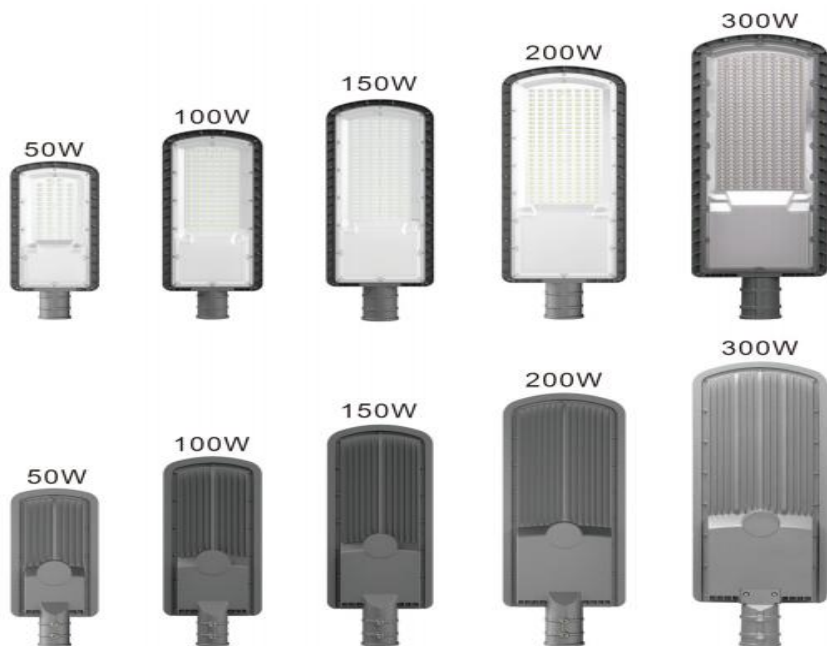

model	Power	Housing size	Packing size	carton	Remark
HP-ZLB50W	50w	415*170*70mm	435*400*370mm	10pcs	
HP-ZLB100W	100w	495*190*70mm	455*405*520mm	10pcs	
HP-ZLB150W	150w	595*210*80mm	615*470*230mm	5pcs	
HP-ZLB200W	200w	645*230*80mm	665*470*250mm	5pcs	
HP-ZLB300W	300W	730*250*80mm	745*545*265mm	5pcs