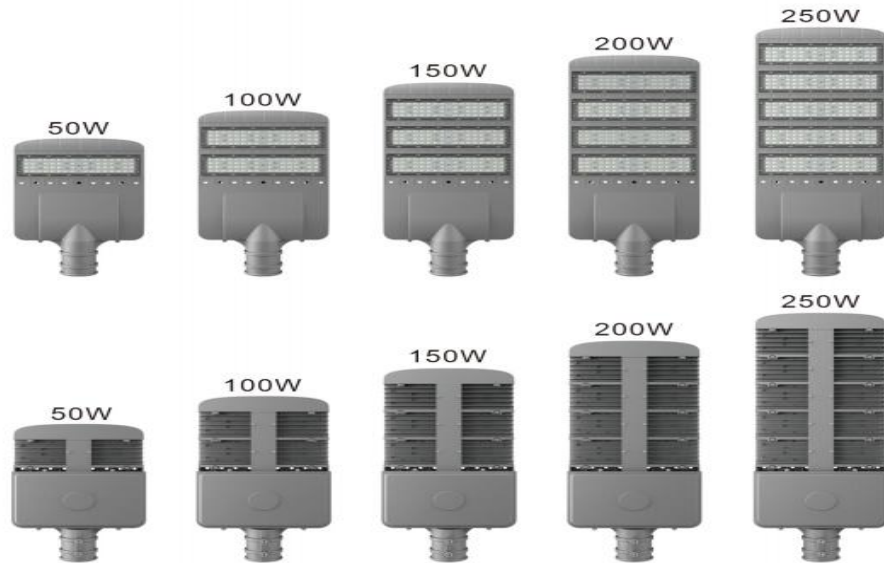

model	Power	Housing size	Packing size	carton	Remark
HP-HY50W	50w	440*270*90mm	495*315*120mm	1pcs	
HP-HY100W	100w	538*270*90mm	585*315*120mm	1pcs	
HP-HY150W	150w	628*270*90mm	675*315*120mm	1pcs	
HP-HY200W	200W	718*270*90mm	765*315*120mm	1pcs	
HP-HY250W	250W	808*270*90mm	855*315*120mm	1pcs