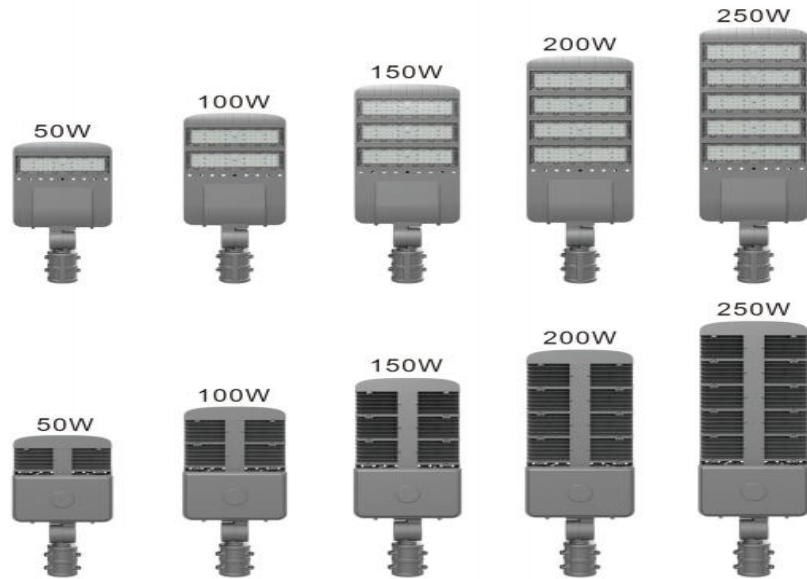

model	Power	Housing size	Packing size	carton	Remark
HP-HM50W	50w	550*270*90mm	600*315*120mm	1pcs	
HP-HM100W	100w	640*270*90mm	690*315*120mm	1pcs	
HP-HM150W	150w	730*270*90mm	780*315*120mm	1pcs	
HP-HM200W	200W	820*270*90mm	870*315*120mm	1pcs	
HP-HM250W	250W	910*270*90mm	960*315*120mm	1pcs