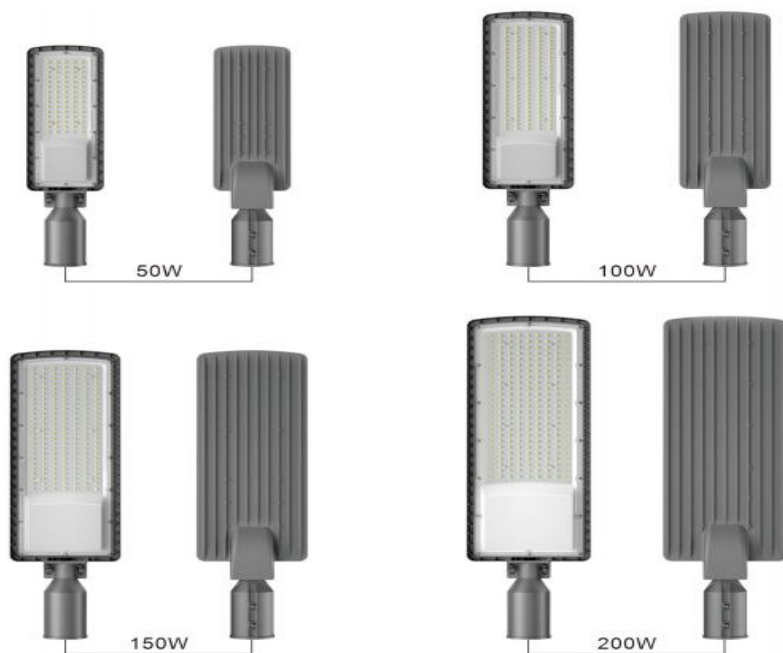

model	Power	Housing size	Packing size	carton	Remark
HP-DOBB50W	50w	395*130*65mm	410*410*290mm	10pcs	
HP-DOBB100W	100w	465*150*75mm	480*460*330mm	10pcs	
HP-DOBB150W	150w	535*180*75mm	550*460*200mm	5pcs	
HP-DOBB200W	200w	605*200*75mm	620*460*220mm	5pcs	